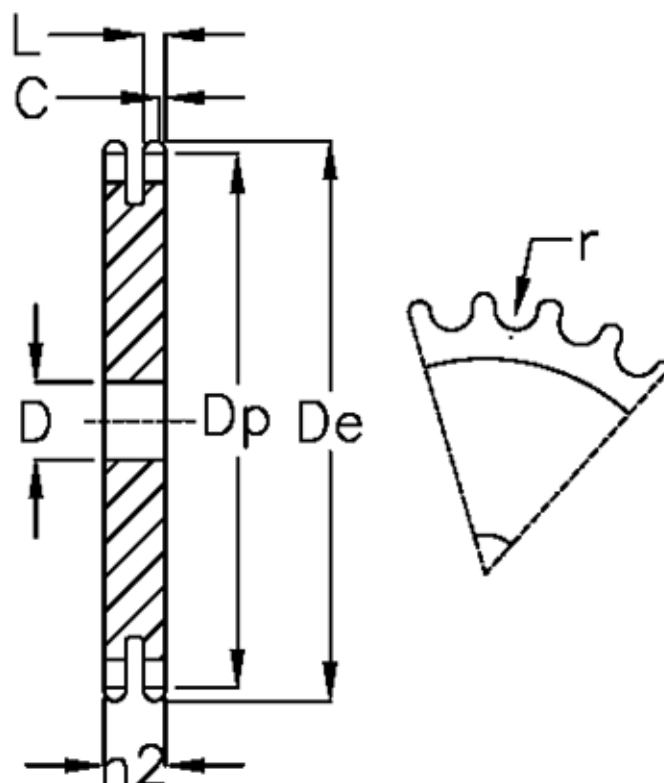

Article number: 616022007050

Description: Plate wheel 12 B-2 Z=50 duplex

Measures

C = 2

D = 25

De = 312.3

Dp = 303.39

For chain size = 3/4 x 7/16

For chain type = 12 B-2

h2 = 30.3

L = 10.8

Number of teeth = 50

r = 12.07